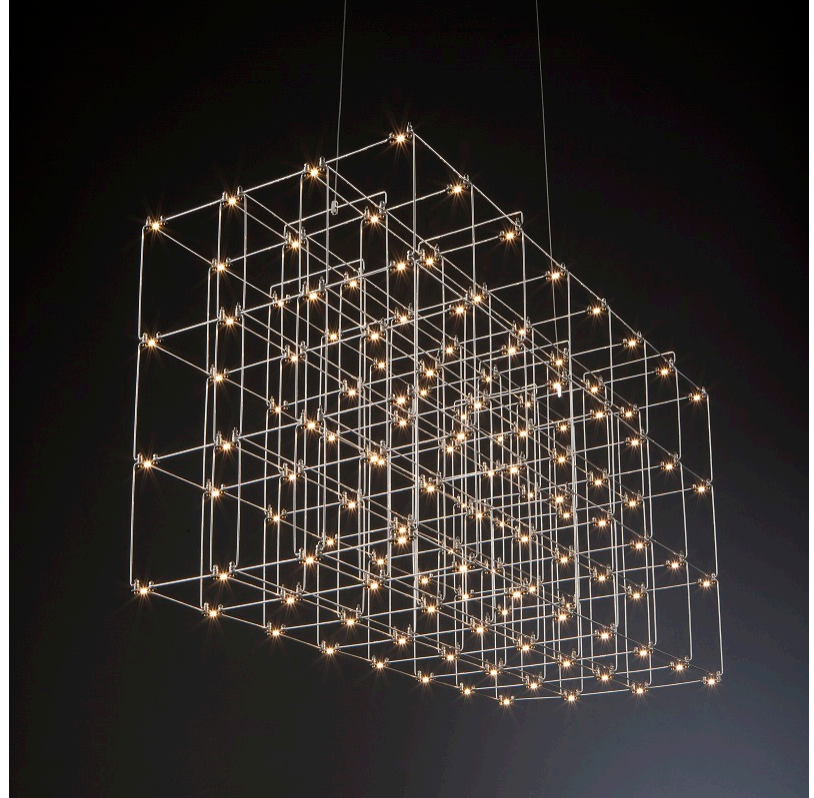

1. To build a product code in our configurator select the specify button on the base model # product page
2. To build a manual product code on this datasheet choose from the options listed below in blue font and add the suffix to the base model #

GENERAL

Series: Cosmos Square
Brand: Quasar
Division: Design
Mounting Type: Suspension
Mounting Location: Ceiling
Subcategory: Ambient

PHYSICAL

Shape: Rectangle
Length (mm): 875
Length (in): 34 ⁷/₁₆
Width (mm): 395
Width (in): 15 ⁹/₁₆
Height (mm): 375
Height (in): 14 ³/₄
Max. Overall Height (mm): 2375
Max. Overall Height (in): 93 ¹/₂
Light Distribution: Omnidirectional
Weight (kg): 4.5
Weight (lbs): 9.92
Fixture Finish: [NIC / BRA / BBR](#)
Fixture Material: Metal
Cable Details: 2000mm Cable
Upon Request: Custom Sizes Optional Dowlight upon request

ELECTRICAL

Lamp Type: LED
Input Wattage (W): 76.8
Dimming: [Non-Dimming / Phase Dimming (120vac Only)](#)
Driver Included: Yes
Driver Location: Integrated
Driver Type: Constant Voltage - Universal
Driver Class: Class 2
Input Voltage (V): 120 - 277
Output Voltage (V): 12
Upon Request: (Not included - see components) Integral: 0-10Vdc dimming

LED

Number of LEDs: 128
Color Temperature (°K): [2400 / 2800](#)
Max. Delivered Lumen (lm): 3840 (2800K)
CRI: >90 CRI
Lamp Life (hrs): 50000

OPTICAL

RATINGS AND CERTIFICATIONS

Certified By: Certified for North American Standards
IP rating: IP20