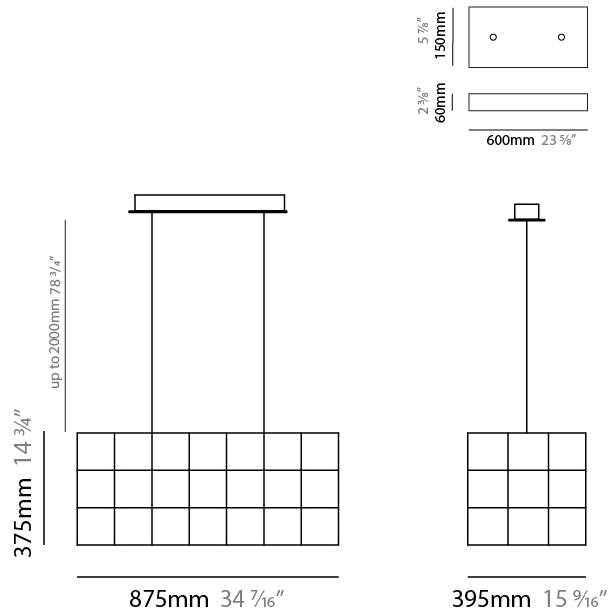

1. To build a product code in our configurator select the specify button on the base model # product page
2. To build a manual product code on this datasheet choose from the options listed below in blue font and add the suffix to the base model #

GENERAL

Series: Cosmos Square
Brand: Quasar
Division: Design
Mounting Type: Suspension
Mounting Location: Ceiling
Subcategory: Ambient

PHYSICAL

Shape: Rectangle
Length (mm): 875
Length (in): 34 ⁷/₁₆
Width (mm): 395
Width (in): 15 ⁹/₁₆
Height (mm): 375
Height (in): 14 ³/₄
Max. Overall Height (mm): 2375
Max. Overall Height (in): 93 ¹/₂
Light Distribution: Omnidirectional
Weight (kg): 4.5
Weight (lbs): 9.92
Fixture Finish: [NIC / BRA / BBR](#)
Fixture Material: Metal
Cable Details: 2000mm Cable
Upon Request: Custom Sizes Optional Dowlight upon request

ELECTRICAL

Lamp Type: LED
Input Wattage (W): 76.8
Dimming: [Non-Dimming / Phase Dimming (120vac Only)](#)
Driver Included: Yes
Driver Location: Integrated
Driver Type: Constant Voltage - Universal
Driver Class: Class 2
Input Voltage (V): 120 - 277
Output Voltage (V): 12
Upon Request: (Not included - see components) Integral: 0-10Vdc dimming

LED

Number of LEDs: 128
Color Temperature (°K): [2400 / 2800](#)
Max. Delivered Lumen (lm): 3840 (2800K)
CRI: >90 CRI
Lamp Life (hrs): 50000

OPTICAL

RATINGS AND CERTIFICATIONS

Certified By: Certified for North American Standards
IP rating: IP20