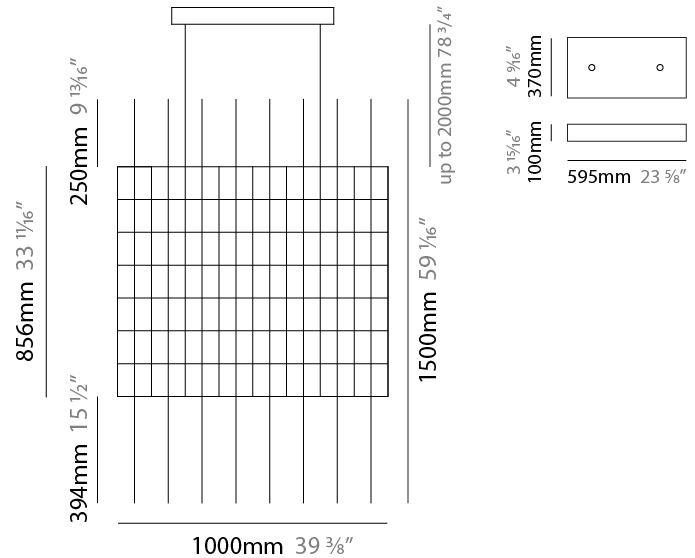

COSMOS SQUARE SUSPENSION

D101743-

base number   LED   Color   Finish
Dimming   Temperature   Options

1. To build a product code in our configurator select the specify button on the base model # product page
2. To build a manual product code on this datasheet choose from the options listed below in blue font and add the suffix to the base model #

GENERAL

Series: Cosmos Square
Brand: Quasar
Division: Design
Mounting Type: Suspension
Mounting Location: Ceiling
Subcategory: Ambient

PHYSICAL

Shape: Square
Length (mm): 1000
Length (in): 39 3/8"
Width (mm): 1000
Width (in): 39 3/8"
Height (mm): 850
Height (in): 33 7/16"
Max. Overall Height (mm): 2850
Max. Overall Height (in): 112 3/16"
Light Distribution: Omnidirectional
Weight (kg): 24
Weight (lbs): 52.91
[Fixture Finish: NIC / BRA / BBR](#)
Fixture Material: Metal
Cable Details: 2000mm Cable
Upon Request: Custom Sizes Optional Dowlight upon request

ELECTRICAL

Lamp Type: LED
Input Wattage (W): 328.8
[Dimming: Non-Dimming / Phase Dimming (120vac Only)](#)
Driver Included: Yes
Driver Location: Integrated
Driver Type: Constant Voltage - Universal
Driver Class: Class 2
Input Voltage (V): 120 - 277
Output Voltage (V): 12

LED

Number of LEDs: 548
[Color Temperature (°K): 2400 / 2800](#)
Max. Delivered Lumen (lm): 16440 (2800K)
CRI: >90 CRI
Lamp Life (hrs): 50000

OPTICAL

RATINGS AND CERTIFICATIONS

Certified By: Certified for North American Standards
IP rating: IP20