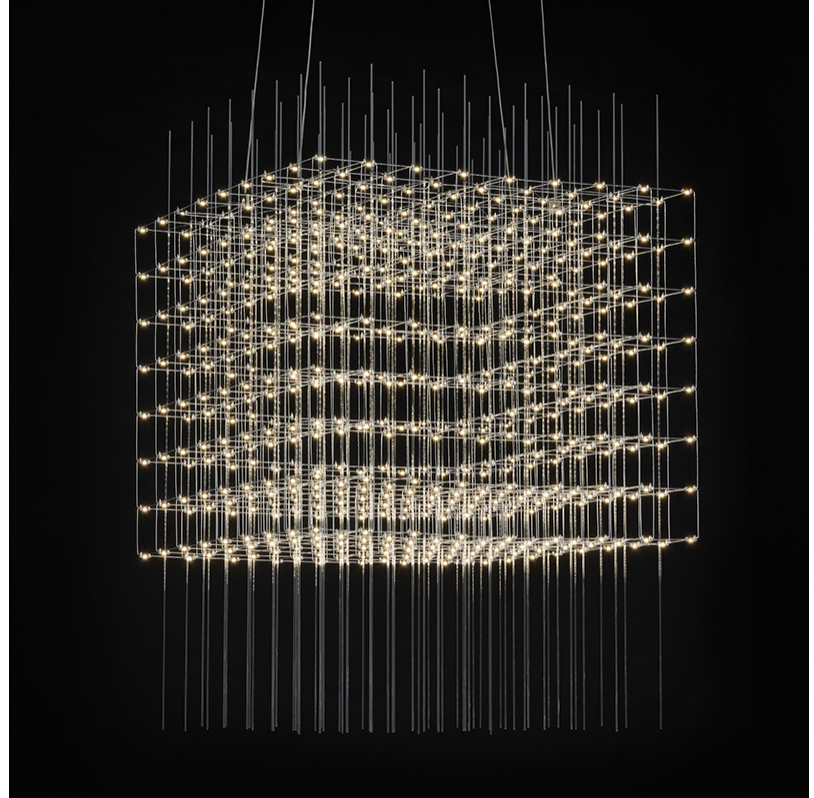

COSMOS SQUARE SUSPENSION

D101743-

base number   LED   Color   Finish
Dimming   Temperature   Options

1. To build a product code in our configurator select the specify button on the base model # product page
2. To build a manual product code on this datasheet choose from the options listed below in blue font and add the suffix to the base model #

GENERAL

Series: Cosmos Square
Brand: Quasar
Division: Design
Mounting Type: Suspension
Mounting Location: Ceiling
Subcategory: Ambient

PHYSICAL

Shape: Square
Length (mm): 1000
Length (in): 39 3/8"
Width (mm): 1000
Width (in): 39 3/8"
Height (mm): 850
Height (in): 33 7/16"
Max. Overall Height (mm): 2850
Max. Overall Height (in): 112 3/16"
Light Distribution: Omnidirectional
Weight (kg): 24
Weight (lbs): 52.91
[Fixture Finish: NIC / BRA / BBR](#)
Fixture Material: Metal
Cable Details: 2000mm Cable
Upon Request: Custom Sizes Optional Dowlight upon request

ELECTRICAL

Lamp Type: LED
Input Wattage (W): 328.8
[Dimming: Non-Dimming / Phase Dimming (120vac Only)](#)
Driver Included: Yes
Driver Location: Integrated
Driver Type: Constant Voltage - Universal
Driver Class: Class 2
Input Voltage (V): 120 - 277
Output Voltage (V): 12

LED

Number of LEDs: 548
[Color Temperature (°K): 2400 / 2800](#)
Max. Delivered Lumen (lm): 16440 (2800K)
CRI: >90 CRI
Lamp Life (hrs): 50000

OPTICAL

RATINGS AND CERTIFICATIONS

Certified By: Certified for North American Standards
IP rating: IP20